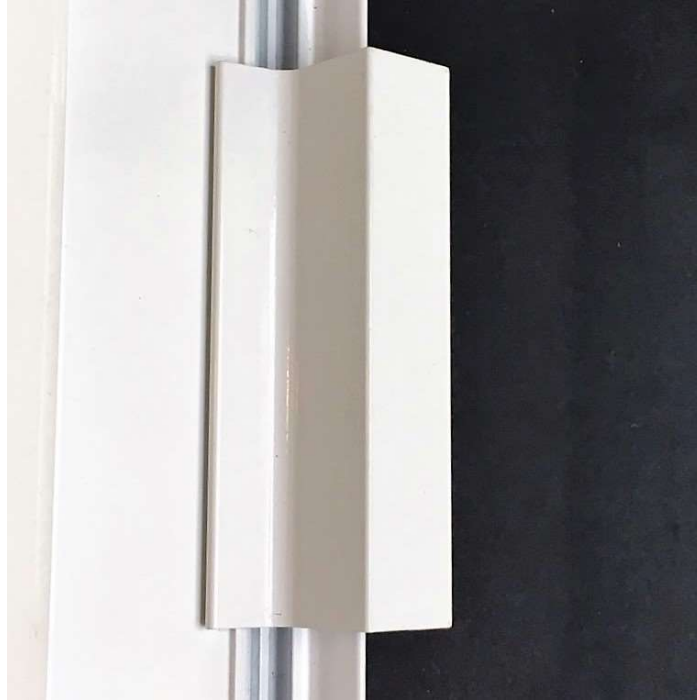

Classic Horizontal Slider Click lock Catch

Front Face Catch on Master Sliding Panel

Rear Panel catch